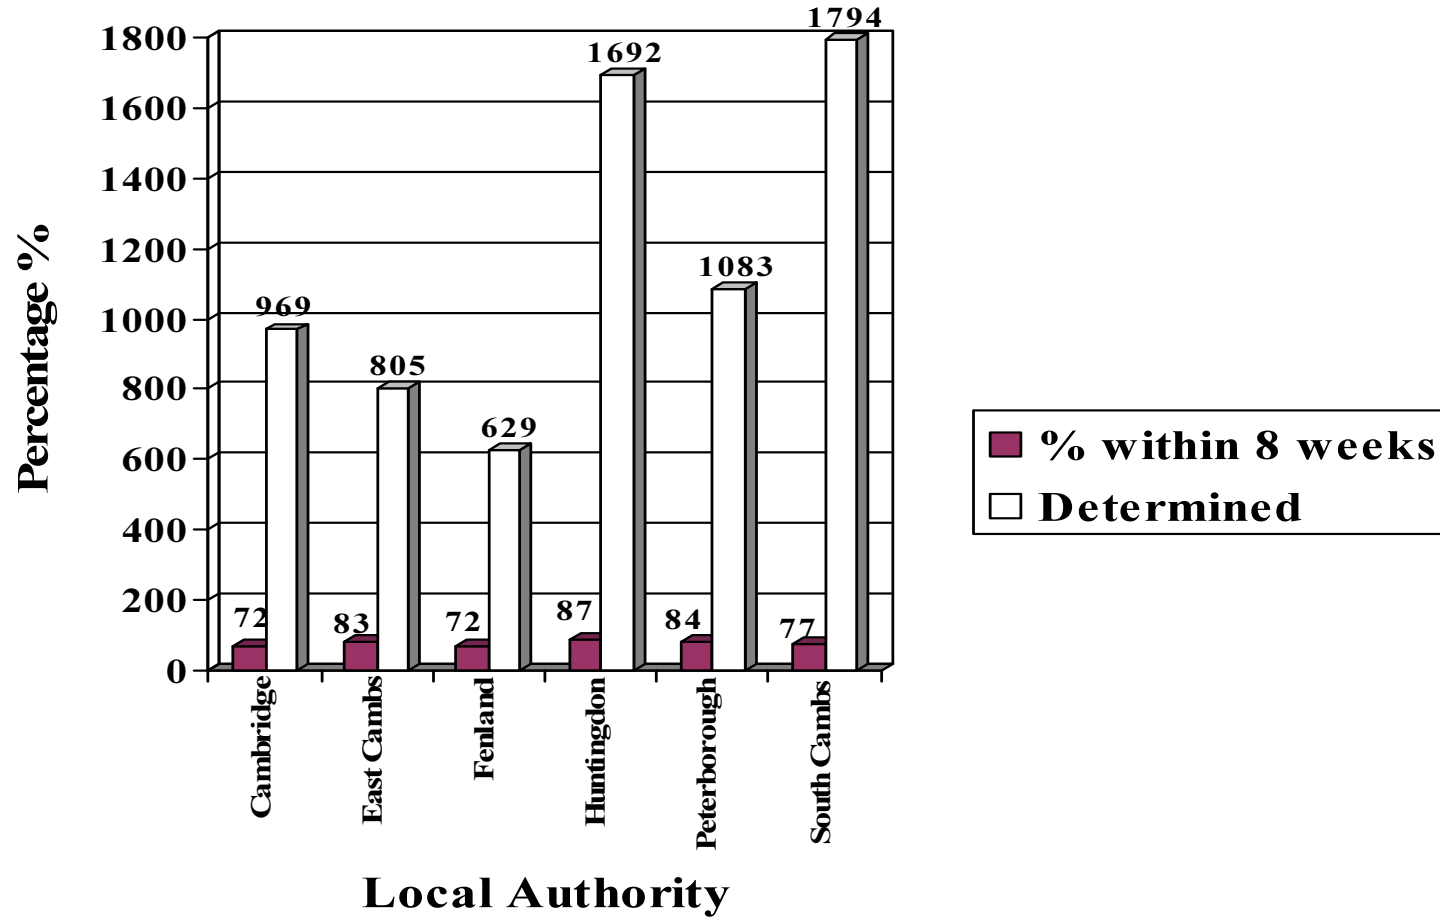

Planning decisions by development type and speed of evaluation.

Other Decisions, year ending 31st December 2003

(Govt target 80% within 8 weeks)

Planning decisions by development type and speed of evaluation.

Other Decisions for Quarter, October - December 2003

(In England 78% were determined within 8 weeks)